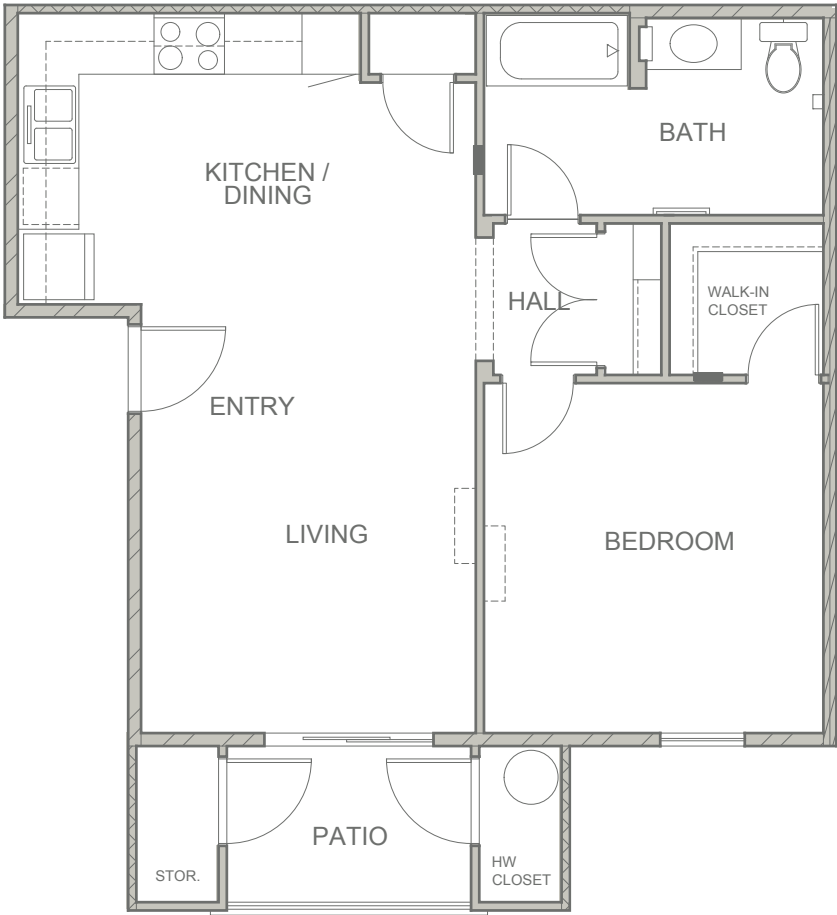

1 BED | 1 BATH

Example Floorplan

100 Jay Blue Drive, Oroville, CA 95965
PHONE: (530) 703-6983 | TDD: (800) 735-2929 | FAX: (530) 384-3684
TABLEMOUNTAINAPARTMENTS.COM

© Copyright 2023 by Table Mountain Apartments. Seller reserves the right to change pricing, features and specifications without notice. All square footages are approximate. Approximate square footage based upon plan dimensions, and may differ in the completed structure. Floorplans and renderings are artist's conceptions.