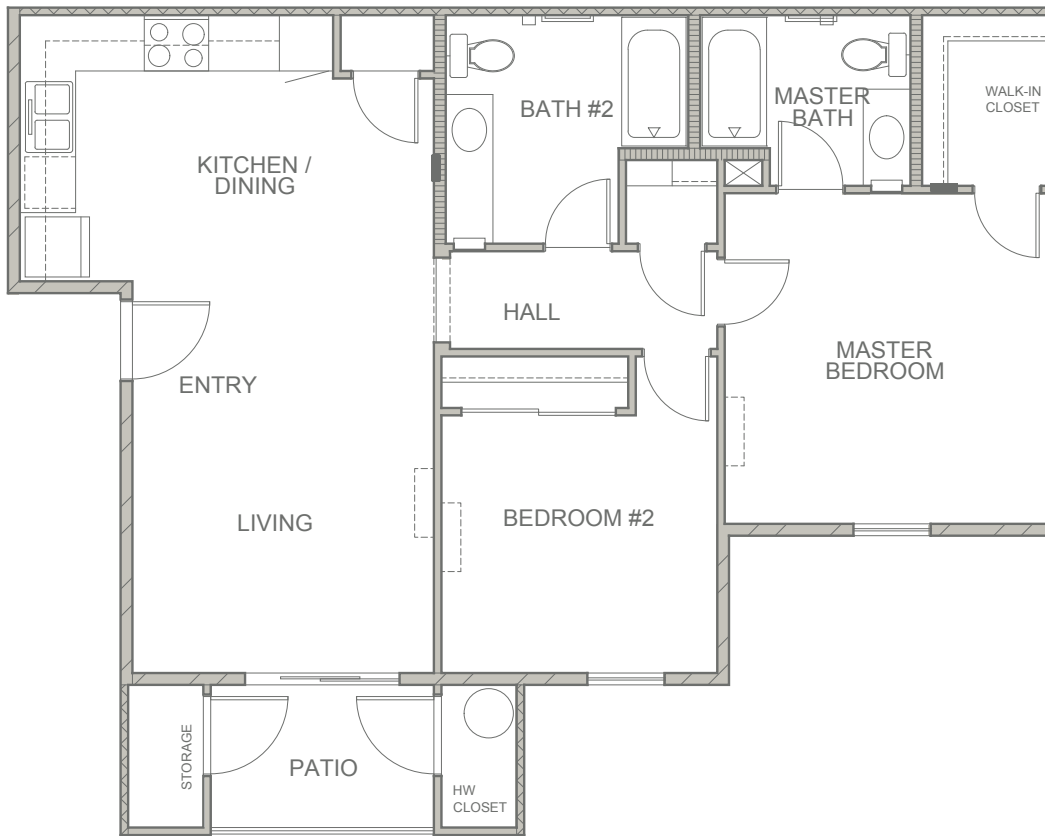

2 BED | 2 BATH

Example Floorplan

100 Jay Blue Drive, Oroville, CA 95965
PHONE: (530) 703-6983 | TDD: (800) 735-2929 | FAX: (530) 384-3684
TABLEMOUNTAINAPARTMENTS.COM