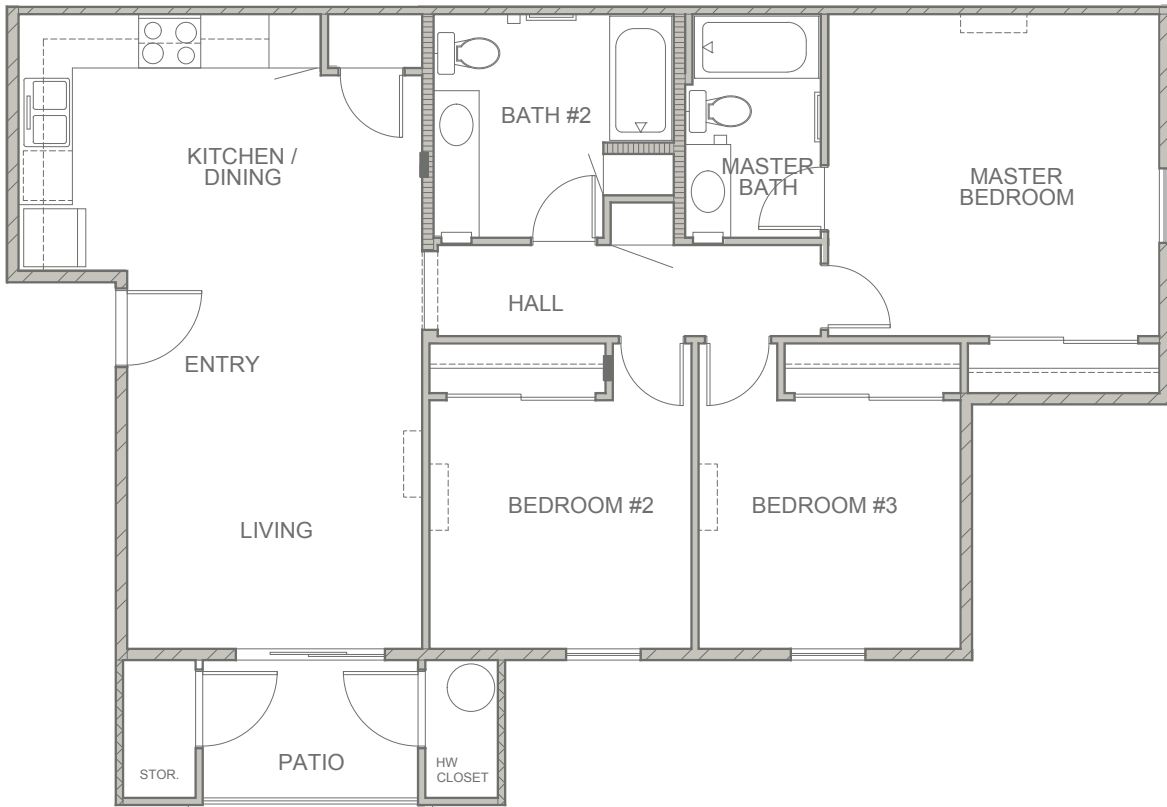

3 BED | 2 BATH

Example Floorplan

100 Jay Blue Drive, Oroville, CA 95965
PHONE: (530) 703-6983 | TDD: (800) 735-2929 | FAX: (530) 384-3684
TABLEMOUNTAINAPARTMENTS.COM